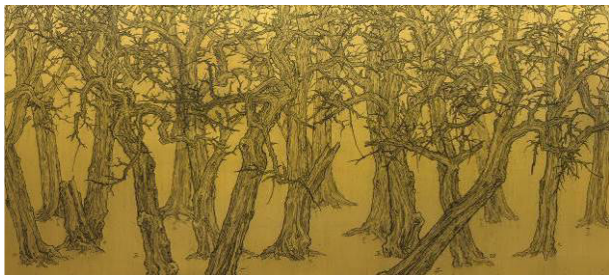

10

Ni Youyu

Forest, 2013

Öl auf Leinwand / Oil on canvas

200 × 440 cm

Sigg Collection

© Ni Youyu